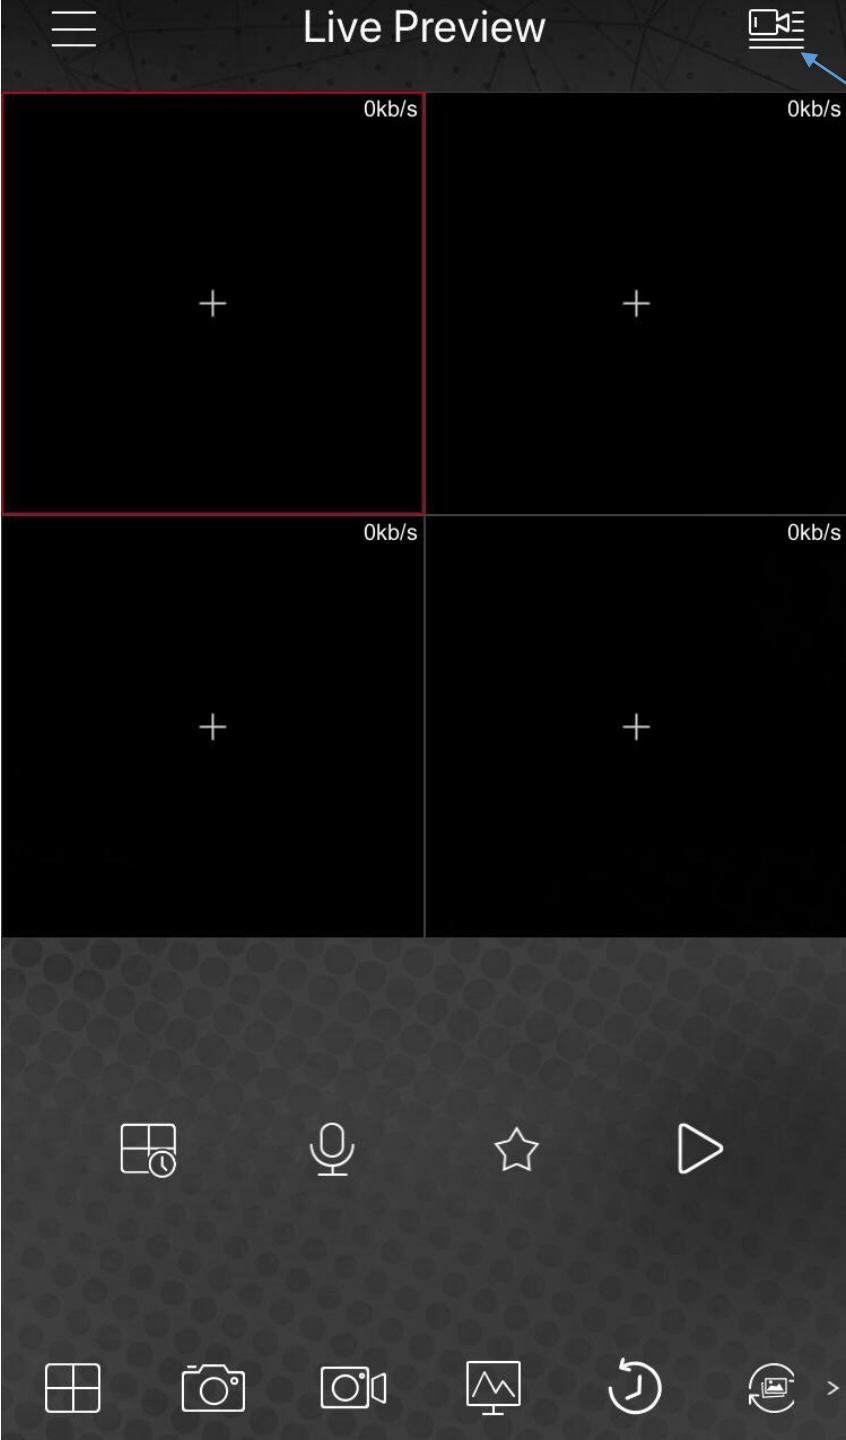

# CMOB

CP PLUS Mobile App

Camera

Door  
Phone

Next

Select camera then press next

PRESS THE ICON ON RIGHT HAND CORNER

PRESS THE ICON ON RIGHT HIND CORNER