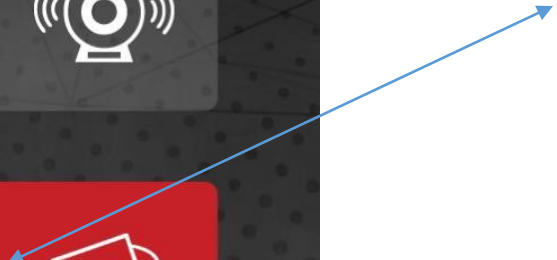

# Add Device

WiFi Devices 

Wired Device 

Device Initialization 

Cloud Device 

Next

THEN CLICCK ON WIRED DEVICE THEN PRESS NEXT ICON

InstaOn

Register Mode: InstaOn

Name:

SN: 

Username: admin

Password:

Live Preview: Extra >

Playback: Extra >

Start Live Preview