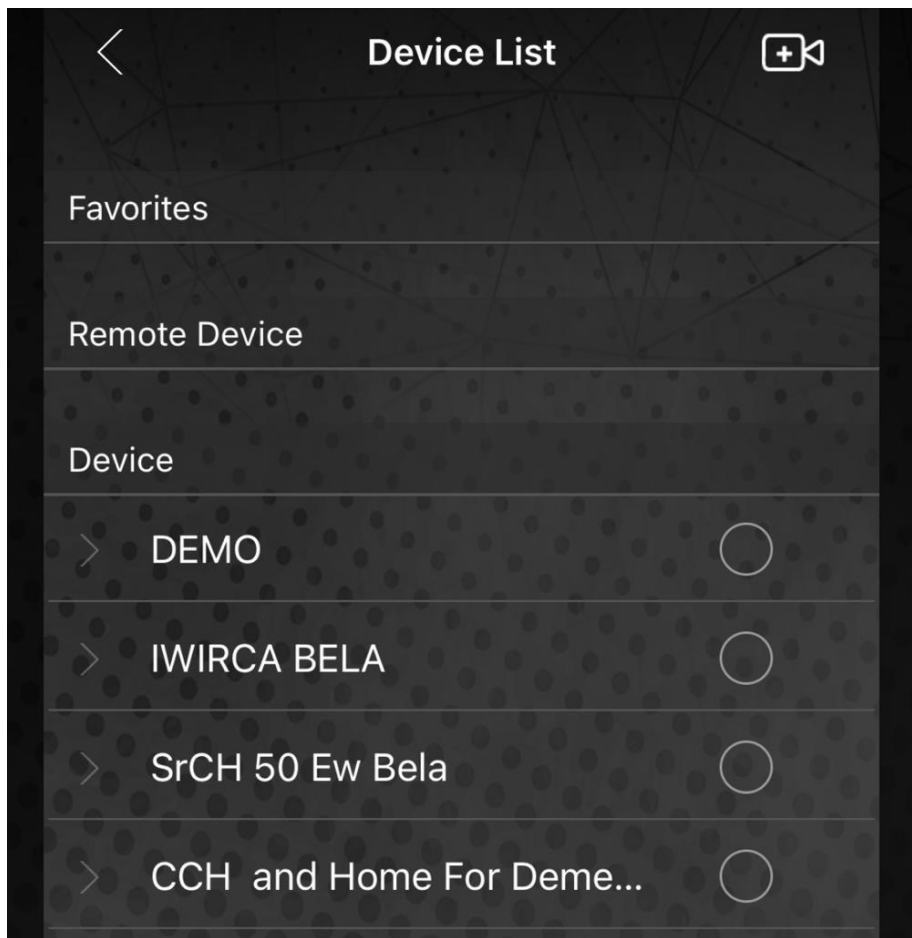

# CMOB

CP PLUS Mobile App

Camera

Door  
Phone

Next

Select camera then press next

PRESS THE ICON ON RIGHT HAND CORNER

PRESS THE ICON ON RIGHT HIND CORNER

# Add Device

Before adding device, please insert Ethernet cable into device to ensure normal network status.

InstaOn

IP/Domain

THEN PRESS ON INSTAON AS SHOWN